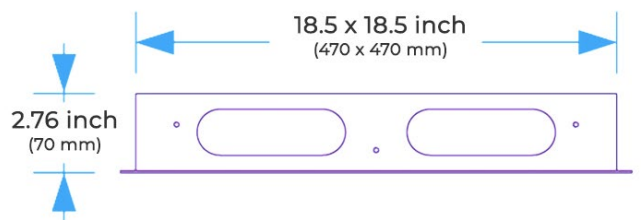

### Shower Head

Shower Head 3 Functions: Waterfall, Rainfall & Mist

Shower head size: 20 x 20 inch

Each function run all together and separately

Music and LED light work by electronic

All Metal Material: Solid Brass; Stainless Steel (top showerhead, hose)

Shower Head Mounting: Flush on ceiling

Hand Spray Hose: 59 inch

Water flow: 2.5 GPM ~ 5.5 GPM

Water pressure: 0.3 MPA ~ 1 MPA

Water pipe lines: 3/4 inch water pipes for the hot and cold water mixer inlet, the others are 1/2 inch

### 304 Stainless Steel

Speaker×2 [500×500mm]

Mist×4

Waterfall×2

Rainfall

Water Pressure: 0.3-0.5MPA  
Shower Flow Rate: 9-25L/min

Product shown is only for installation display purpose

All dimensions and specifications are nominal and may vary. Use actual products for accuracy in critical situations.

## Body Jet

Thread Interface Size: G 1/2 Inch  
 Type: Fixed Rotatable Type  
 Installation Type: Wall Mounted  
 Material: Brass  
 Feature: Can rotate 360 degrees  
 Flow Rate: 1.5 GPM / 5.7 LPM (each Bodyspray)