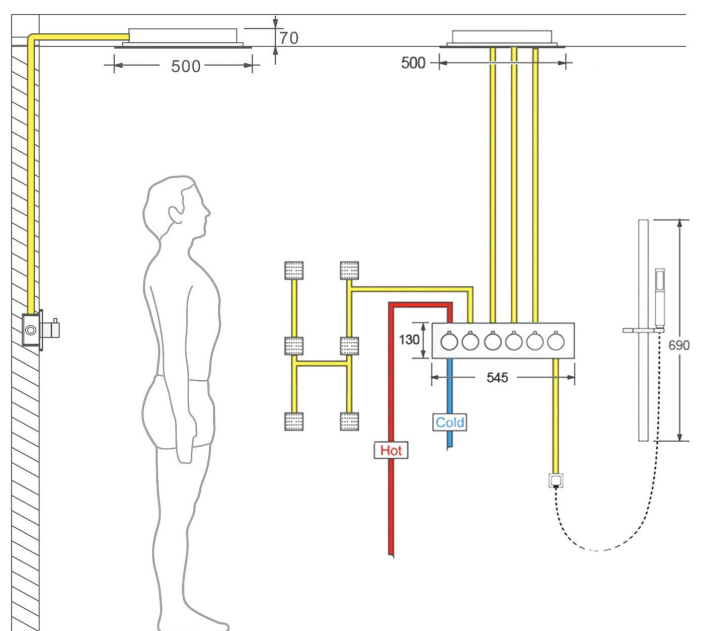

Shower Mixer Connections

Unit: mm

Cold water Hot water Mixer water