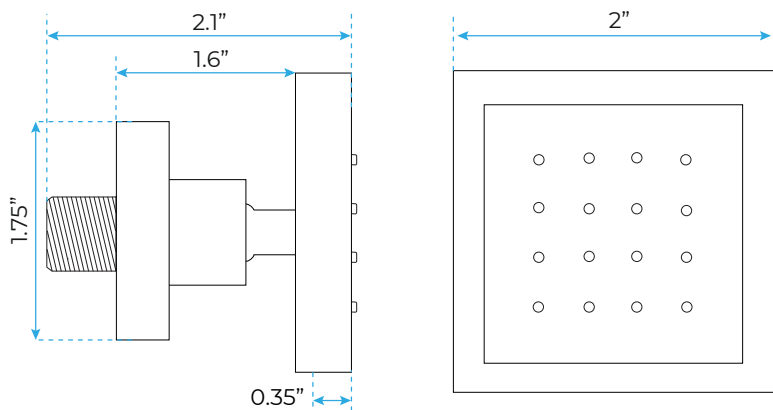

### Shower Head

Shower Head 3 Functions: Waterfall, Rainfall & Mist

Shower head size: 20 x 20 inch

Each function run all together and separately

Music and LED light work by electronic

All Metal Material: Solid Brass; Stainless Steel (top showerhead, hose)

### 304 Stainless Steel

Speaker×2 [500×500mm]

Mist×4

Waterfall×2

Rainfall

Water Pressure: 0.3-0.5MPA  
Shower Flow Rate: 9-25L/min

Product shown is only for installation display purpose

All dimensions and specifications are nominal and may vary. Use actual products for accuracy in critical situations.

## Shower Mixer Connections

Unit: mm

Cold water Hot water Mixer water

## Body Jet

Thread Interface Size: G 1/2 Inch  
 Type: Fixed Rotatable Type  
 Installation Type: Wall Mounted  
 Material: Brass  
 Feature: Can rotate 360 degrees  
 Flow Rate: 1.5 GPM / 5.7 LPM (each Bodyspray)