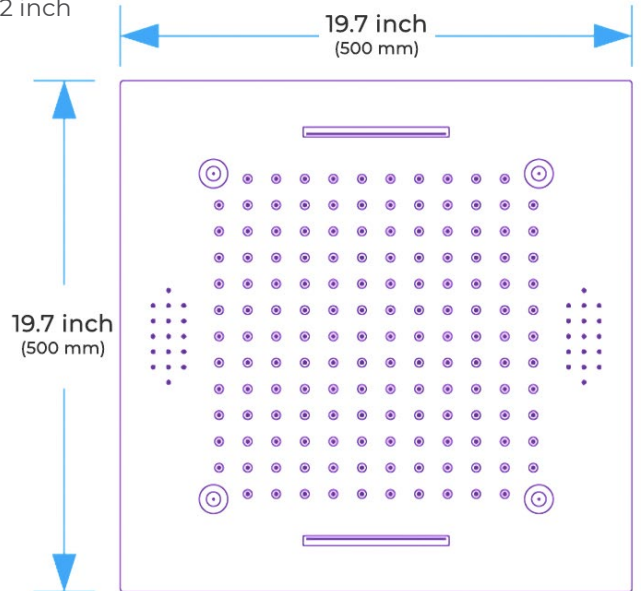

### Shower Head

Shower Head 3 Functions: Waterfall, Rainfall & Mist

Shower head size: 20 x 20 inch

Each function run all together and separately

Music and LED light work by electronic

All Metal Material: Solid Brass; Stainless Steel (top showerhead, hose)

Shower Head Mounting: Flush on ceiling

Hand Spray Hose: 59 inch

Water flow: 2.5 GPM ~ 5.5 GPM

Water pressure: 0.3 MPA ~ 1 MPA

Water pipe lines: 3/4 inch water pipes for the hot and cold water mixer inlet, the others are 1/2 inch

### 304 Stainless Steel

Speaker×2 [500×500mm]

Mist×4

Waterfall×2

Rainfall

Water Pressure: 0.3-0.5MPA  
Shower Flow Rate: 9-25L/min

Product shown is only for installation display purpose

All dimensions and specifications are nominal and may vary. Use actual products for accuracy in critical situations.

## Body Jet

Thread Interface Size: G 1/2 Inch  
 Type: Fixed Rotatable Type  
 Installation Type: Wall Mounted  
 Material: Brass  
 Feature: Can rotate 360 degrees  
 Flow Rate: 1.5 GPM / 5.7 LPM (each Bodyspray)