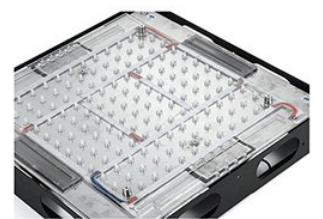

### Shower Head

Shower Head 3 Functions: Waterfall, Rainfall & Mist

Shower head size: 20 x 20 inch

Each function run all together and separately

Music and LED light work by electronic

All Metal Material: Solid Brass; Stainless Steel (top showerhead, hose)

### 304 Stainless Steel

Speaker×2 [500×500mm]

Mist×4

Waterfall×2

Rainfall

Water Pressure: 0.3-0.5MPA  
Shower Flow Rate: 9-25L/min

Product shown is only for installation display purpose

All dimensions and specifications are nominal and may vary. Use actual products for accuracy in critical situations.