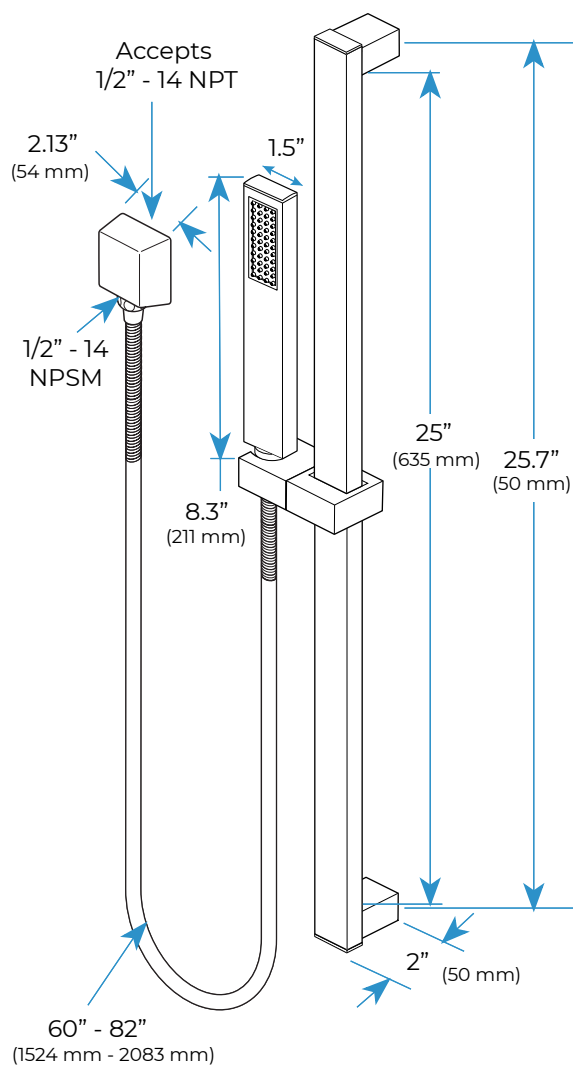

### Shower Head

Shower Head 3 Functions: Waterfall, Rainfall & Mist

Shower head size: 20 x 20 inch

Each function run all together and separately

Music and LED light work by electronic

All Metal Material: Solid Brass; Stainless Steel (top showerhead, hose)

Shower Head Mounting: Flush on ceiling

Hand Spray Hose: 59 inch

Water flow: 2.5 GPM ~ 5.5 GPM

Water pressure: 0.3 MPA ~ 1 MPA

Water pipe lines: 3/4 inch water pipes for the hot and cold water mixer inlet, the others are 1/2 inch

## Shower Mixer Connections

Unit: mm

Cold water Hot water Mixer water

## Body Jet

Thread Interface Size: G 1/2 Inch  
 Type: Fixed Rotatable Type  
 Installation Type: Wall Mounted  
 Material: Brass  
 Feature: Can rotate 360 degrees  
 Flow Rate: 1.5 GPM / 5.7 LPM (each Bodyspray)