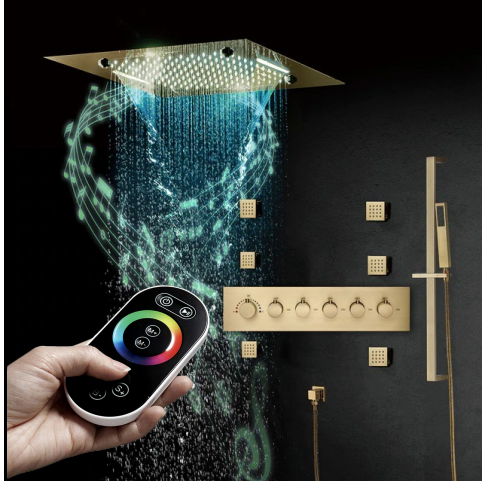

## REMOTE CONTROLLED BRUSHED GOLD THERMOSTATIC RECESSED CEILING MOUNT LED MUSICAL RAINFALL SHOWER SYSTEM JETTED BODY SPRAYS WITH HAND SHOWER SPECIFICATIONS

### Shower Head

Shower Head 3 Functions: Waterfall, Rainfall & Mist

Shower head size: 20 x 20 inch

Each function run all together and separately

Music and LED light work by electronic

All Metal Material: Solid Brass; Stainless Steel (top showerhead, hose)

Shower Head Mounting: Flush on ceiling

Hand Spray Hose: 59 inch

Water flow: 2.5 GPM ~ 5.5 GPM

Water pressure: 0.3 MPA ~ 1 MPA

Water pipe lines: 3/4 inch water pipes for the hot and cold water mixer inlet, the others are 1/2 inch

### 304 Stainless Steel

Speaker×2 [500×500mm]

Mist×4

Waterfall×2

Rainfall

Water Pressure: 0.3-0.5MPA  
Shower Flow Rate: 9-25L/min

Product shown is only for installation display purpose

All dimensions and specifications are nominal and may vary. Use actual products for accuracy in critical situations.