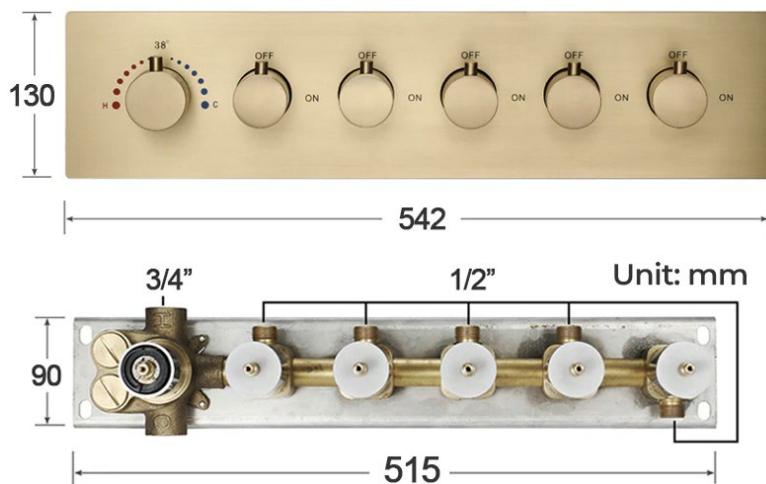

Shower Mixer

Product shown is only for installation display purpose